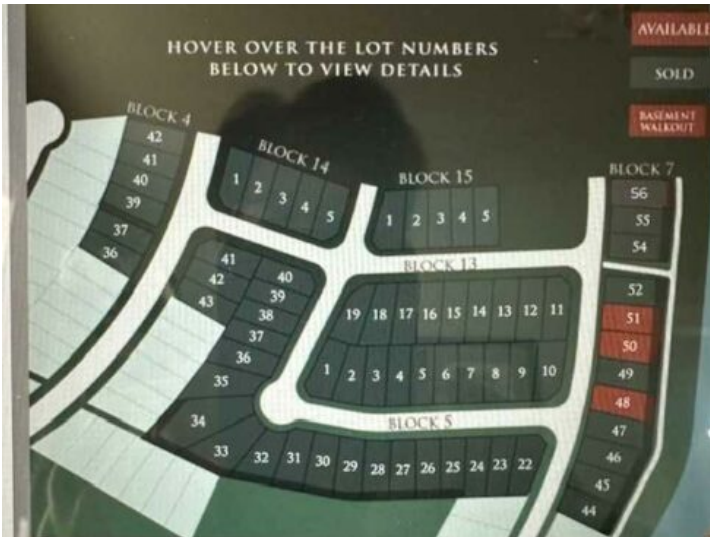

7029 85 Street
Grande Prairie, Alberta

MLS # A2159722

\$134,900

Division: Signature Falls

Lot Size: 0.14 Acre

Lot Feat: -

By Town: -

LLD: -

Zoning: RR

Water: -

Sewer: -

Utilities: -

Welcome to the Community of Signature Falls! Beautiful family orientated community near a park, walking trails and schools. A proud neighborhood to call home. Build Your Dream Home. Owner is available to Build with numerous Floor Plans to choose from or Bring your own Dream Home Plans. Call your Realtor for more information today.